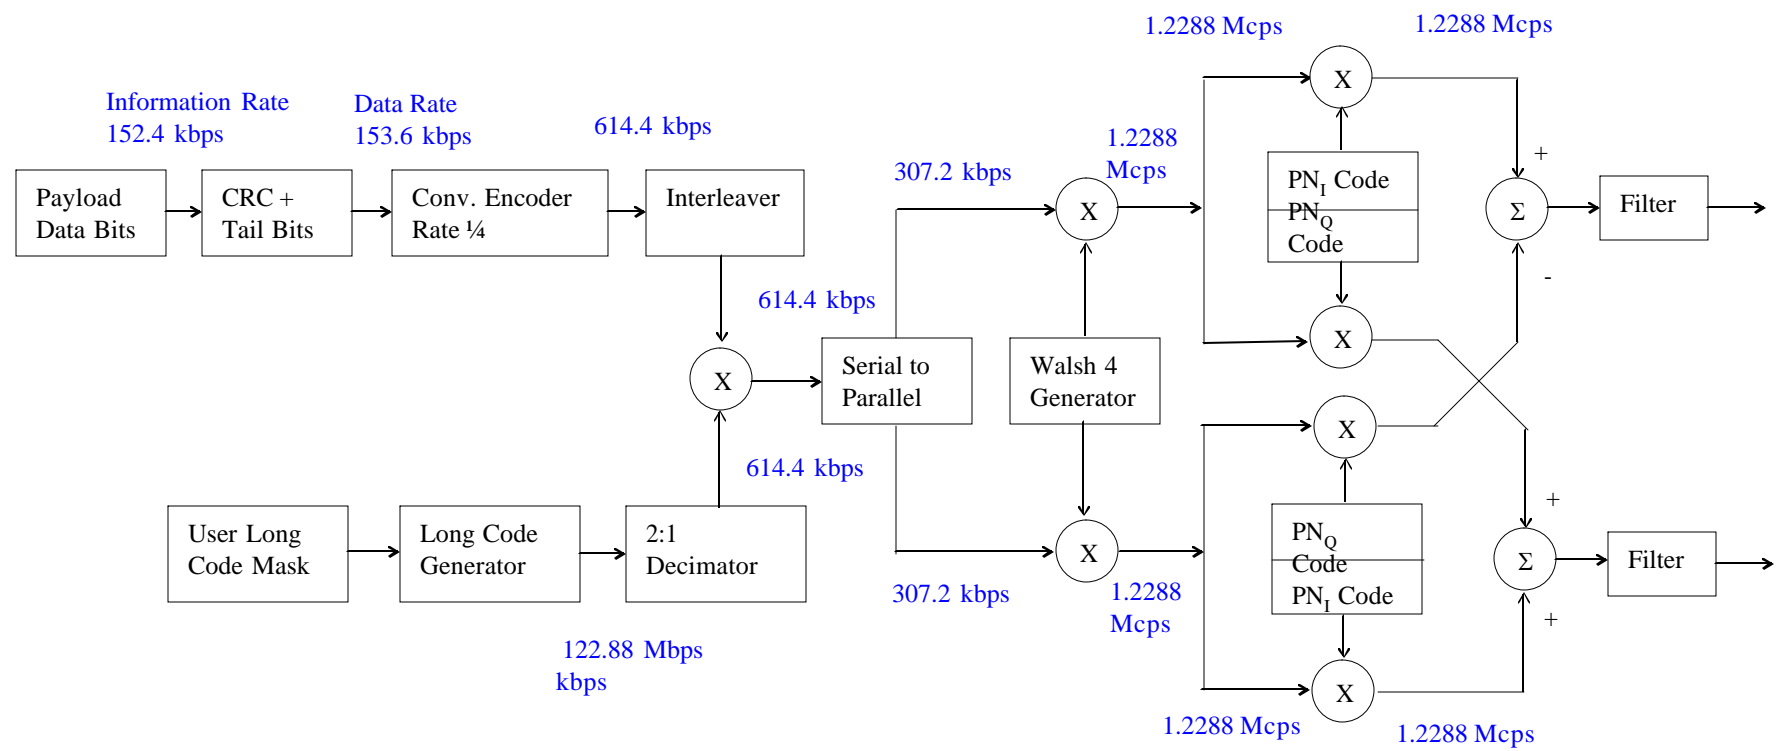

## Paging Channel and Quick Paging Channel Structure

Paging Channel

Quick Paging Channel

# Reverse Pilot Channel and Reverse Power Control Sub-channel

# Forward Supplemental Channel using RC-3 (at 153.6 kbps)