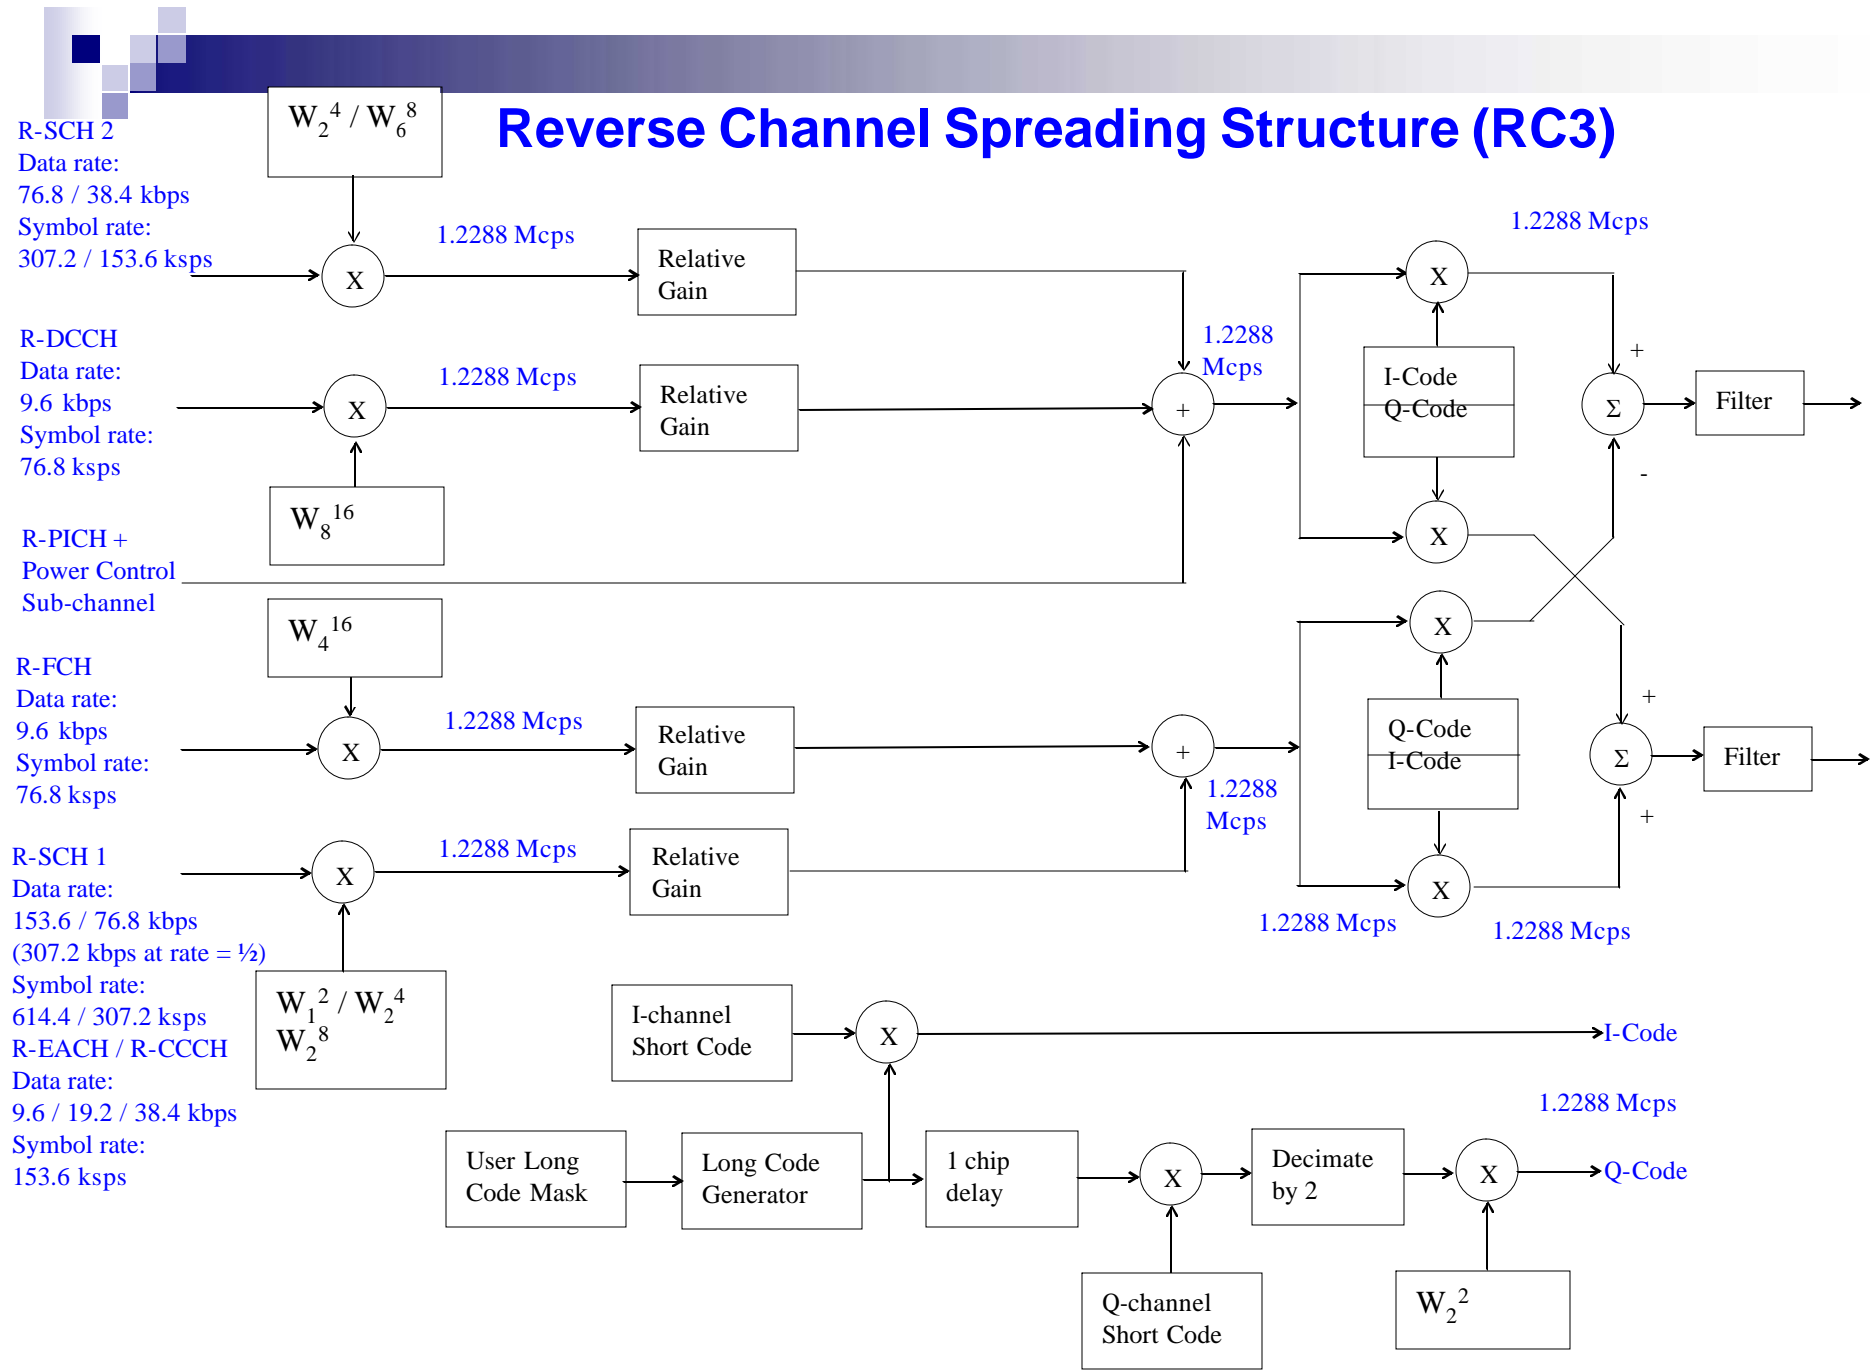

# Overview of CDMA2000 1x RTT channel structure

Kourosch Parsa

December 30<sup>th</sup>, 2002

# Forward Link Channel Tree