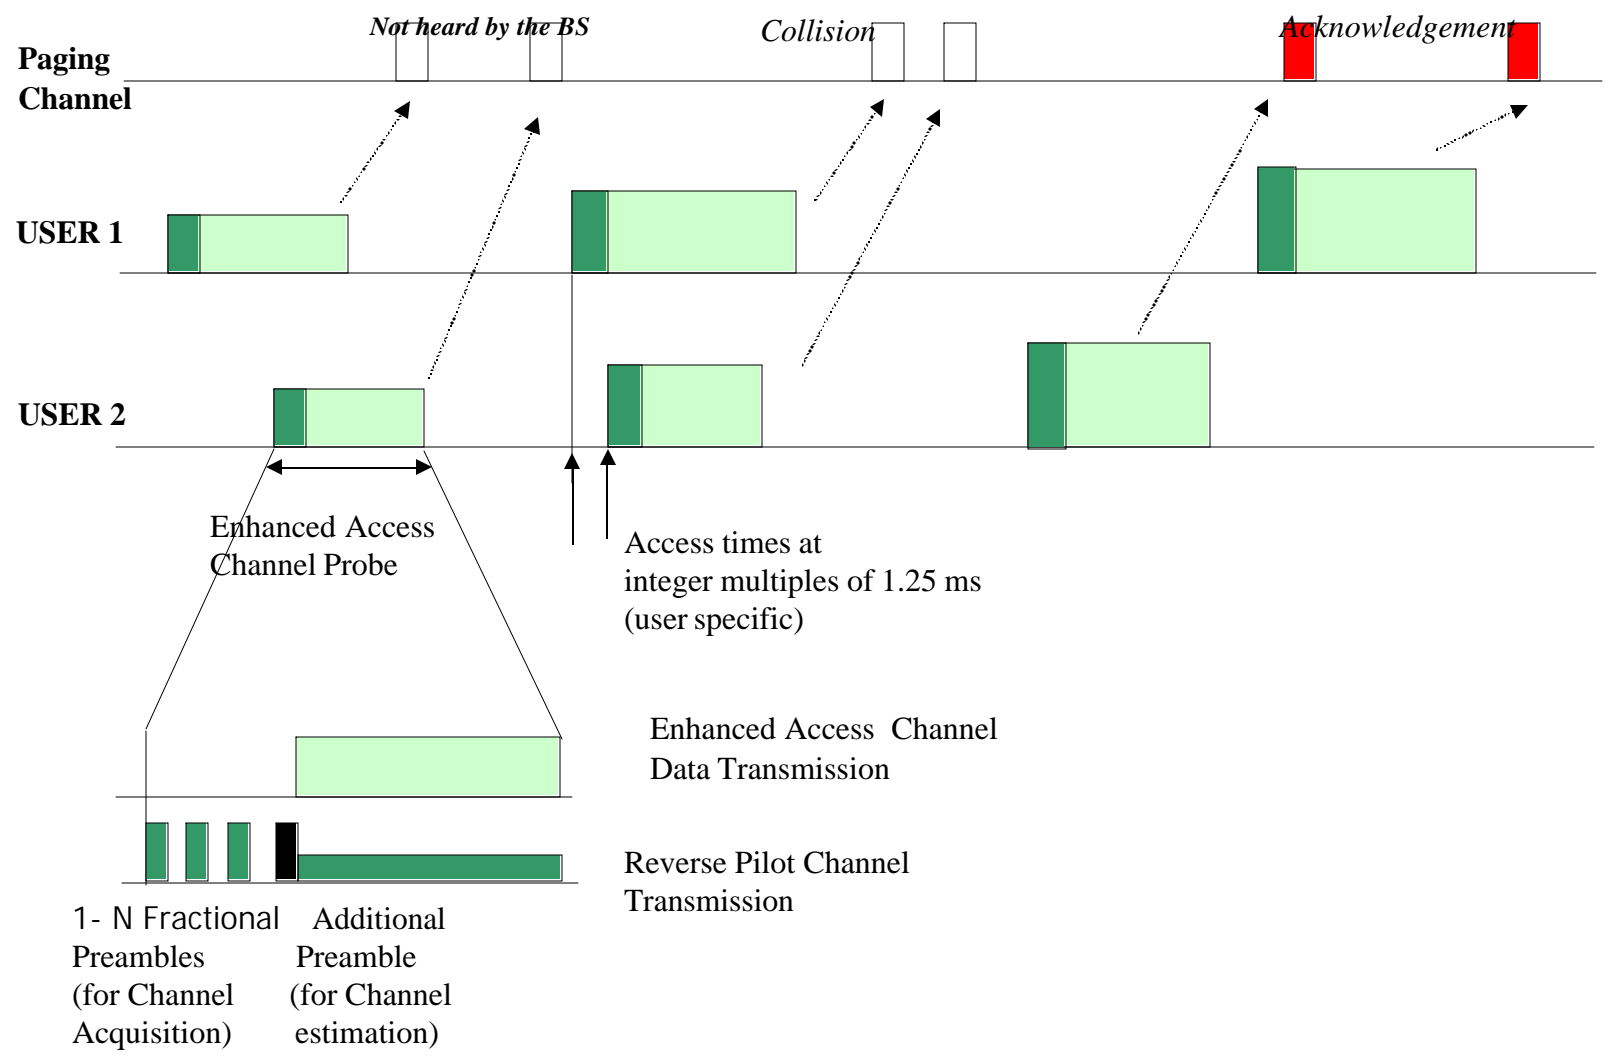

## Paging Channel and Quick Paging Channel Structure

Paging Channel

Quick Paging Channel

# Reverse Pilot Channel and Reverse Power Control Sub-channel

# Forward Supplemental Channel using RC-3 (at 153.6 kbps)

# Conceptual Enhanced Access Channel Structure (Basic Mode)