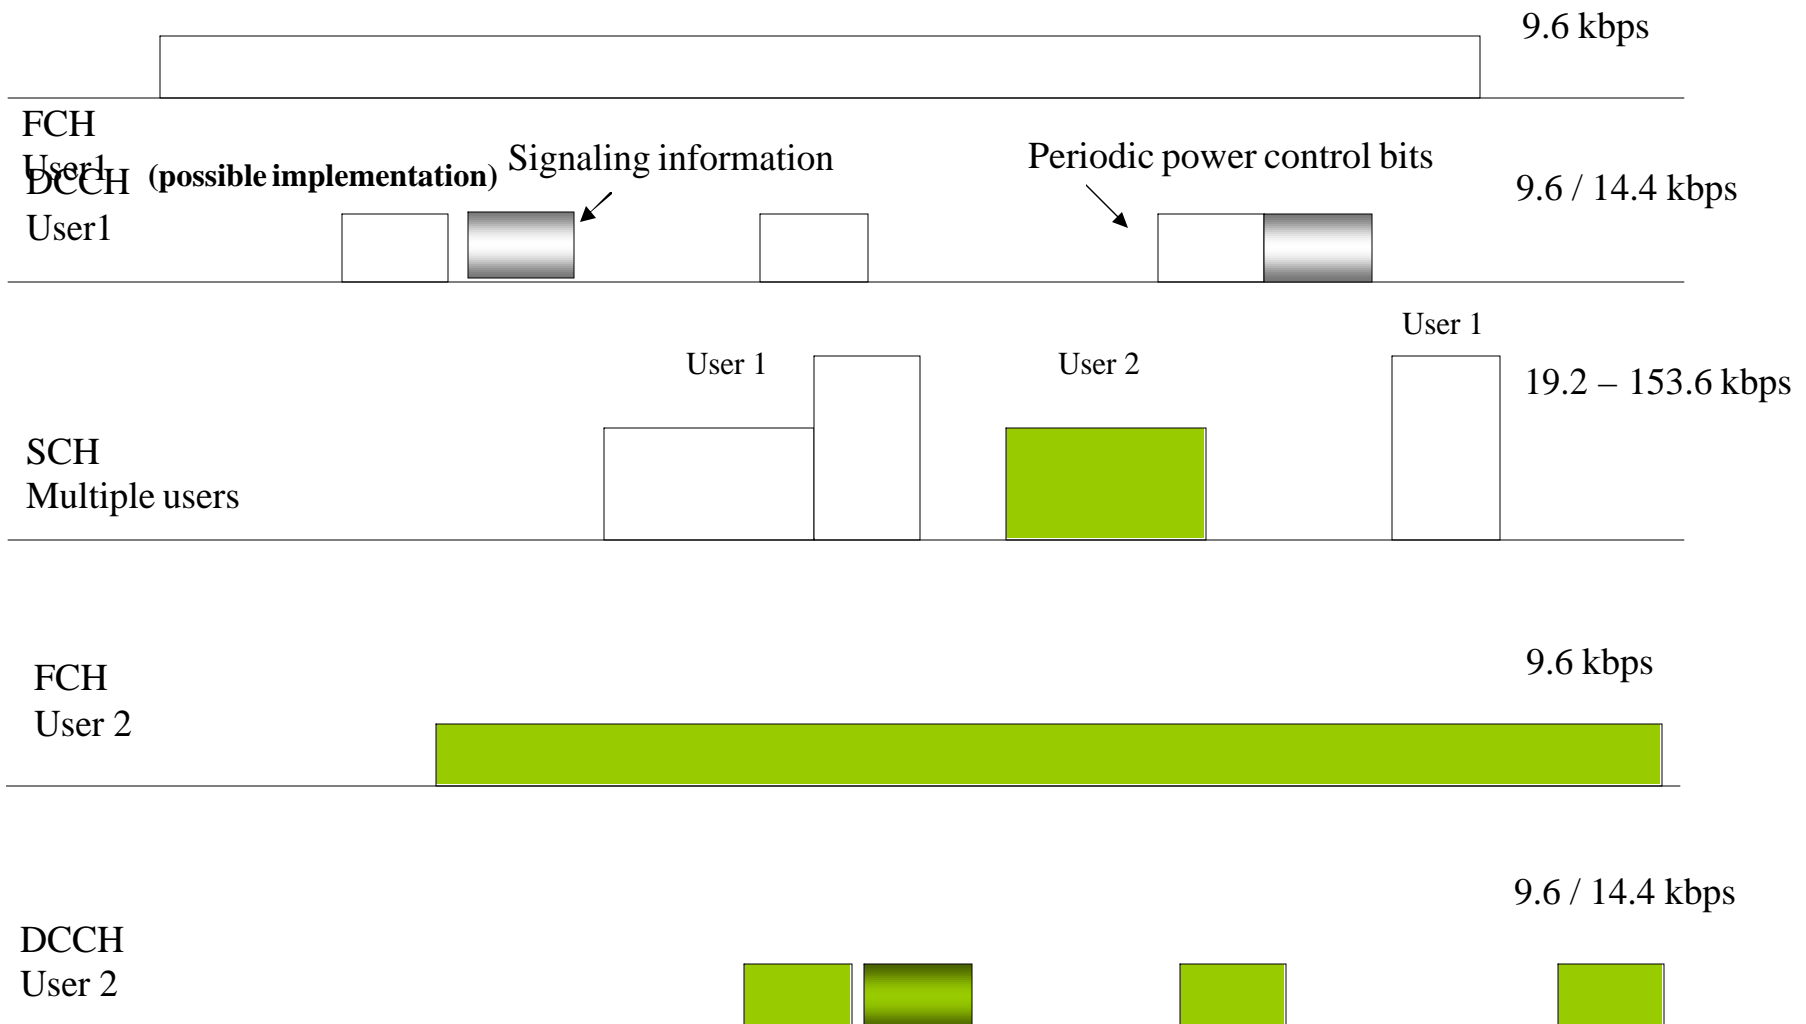

# Overview of CDMA2000 1x RTT channel structure

Kourosch Parsa

December 30<sup>th</sup>, 2002

## Foreword Link Dedicated Channels Structure

## Paging Channel and Quick Paging Channel Structure

Paging Channel

Quick Paging Channel